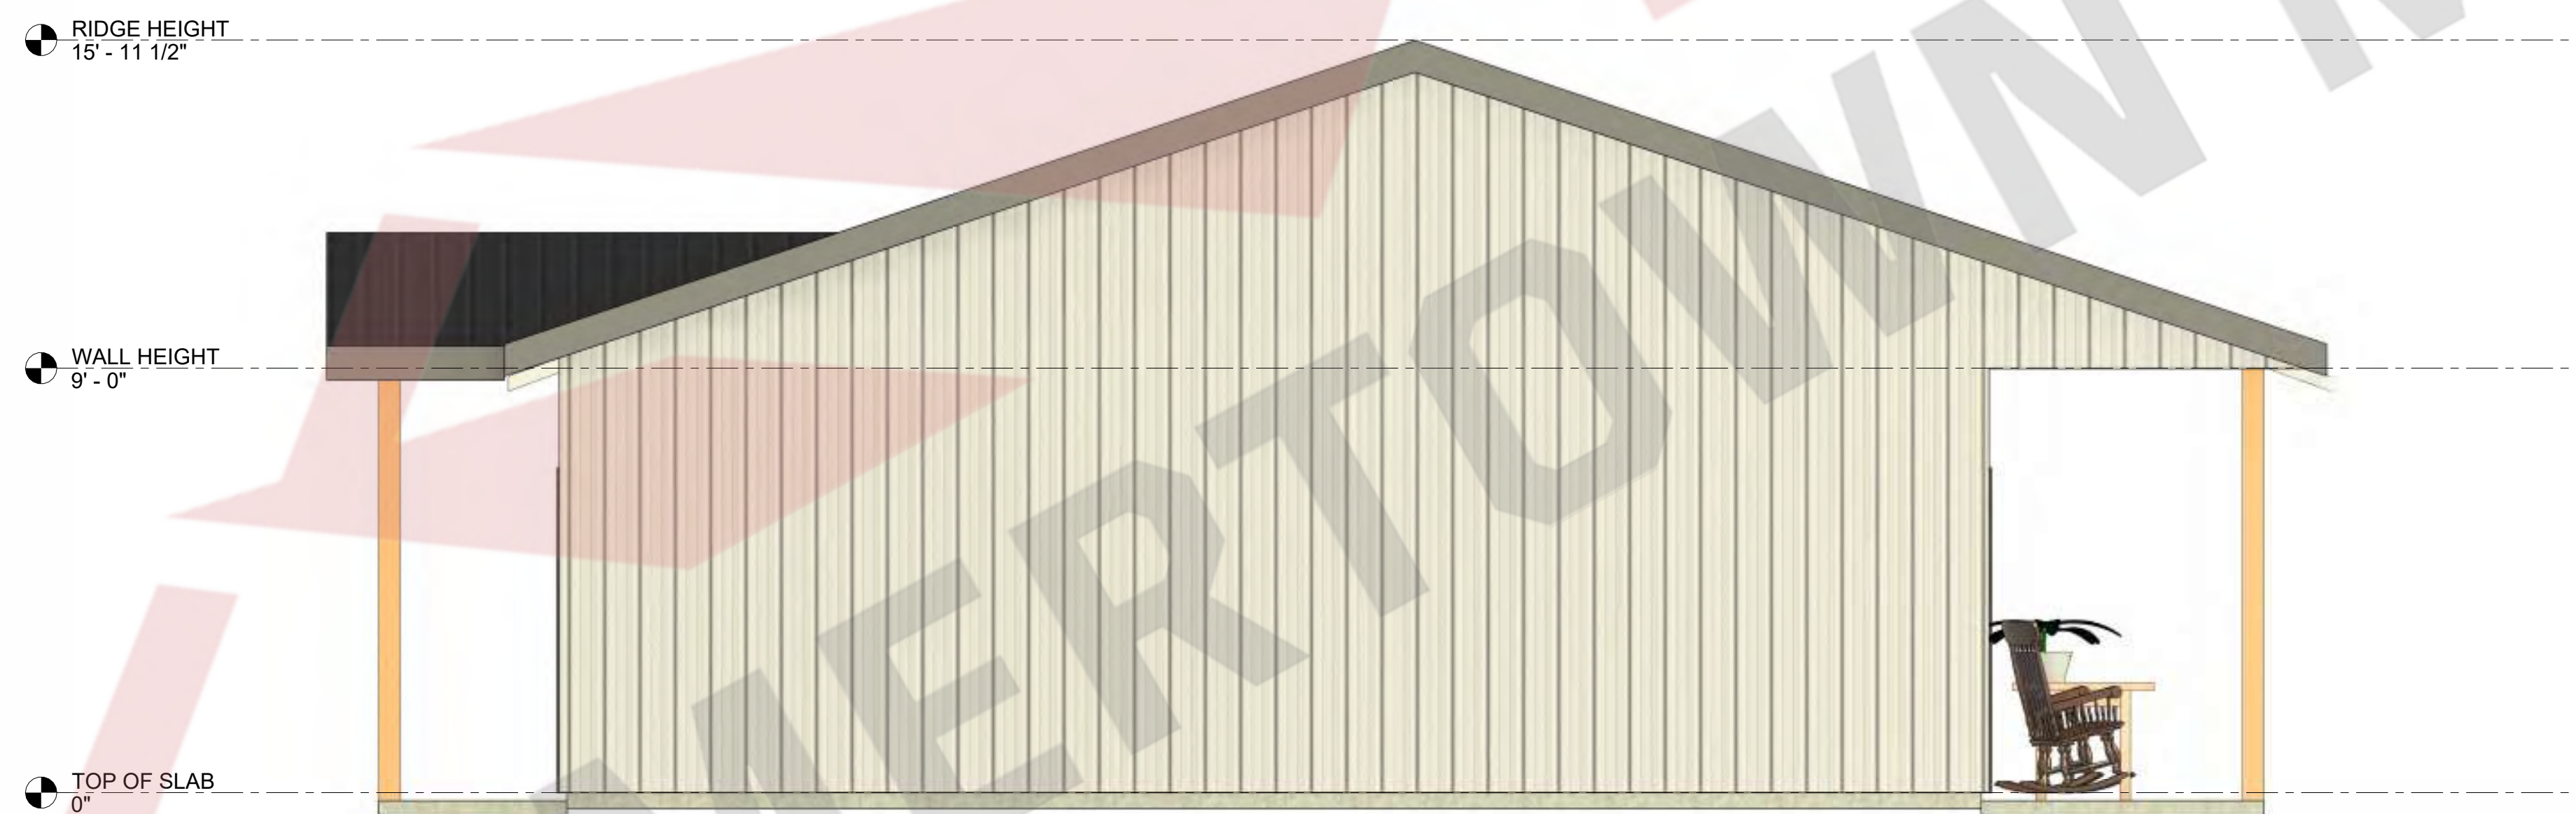

THESE PLANS ARE THE SOLE PROPERTY OF SUMMERTOWN METALS, LLC. ANY UNAUTHORIZED REPRODUCTION OF THESE PLANS IS STRICTLY PROHIBITED.

Current Revision			
Number	Date	Revised By	Description

Description	Elevations
Project Type	House
Project Status	FOR CONSTRUCTION

Prepared For	The Brookside
Project Address	

SUMMERTOWN METALS
3864 Summertown Hwy.
Summertown, TN 38483
Phone: (931) 796-1521
www.summertownmetals.com

Date Issued: 09/27/23

Scale: As indicated

Drawn By	Checked By
RAW	RAW

Sheet: S.3