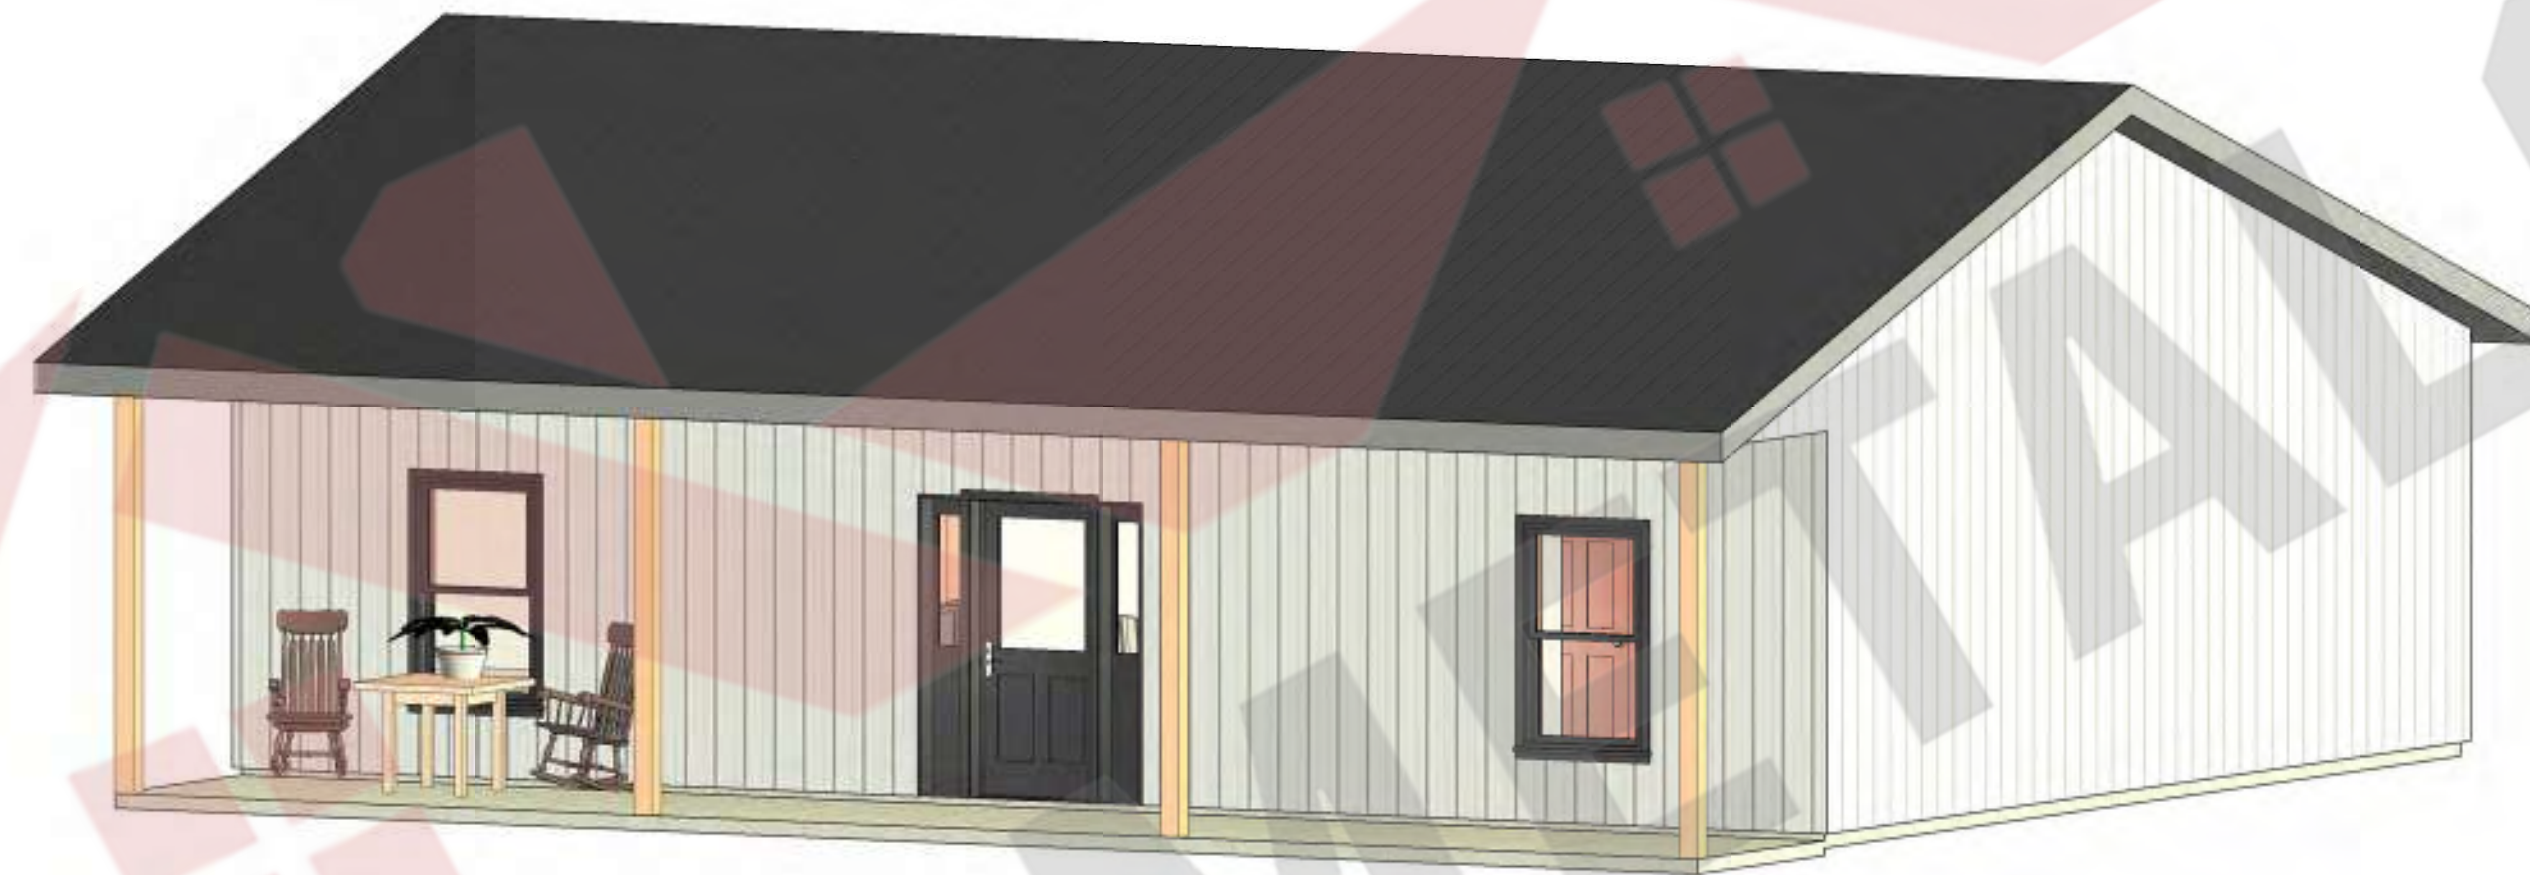

Date Issued: 09/27/23

Scale: As indicated

Drawn By	Checked By
RAW	RAW

Sheet: S.3

Number	Date	Revised By	Description

**3-D Views & Schedules**  
 Project Type: House  
 Project Status: FOR CONSTRUCTION

Prepared For: **The Brookside**  
 Project Address: