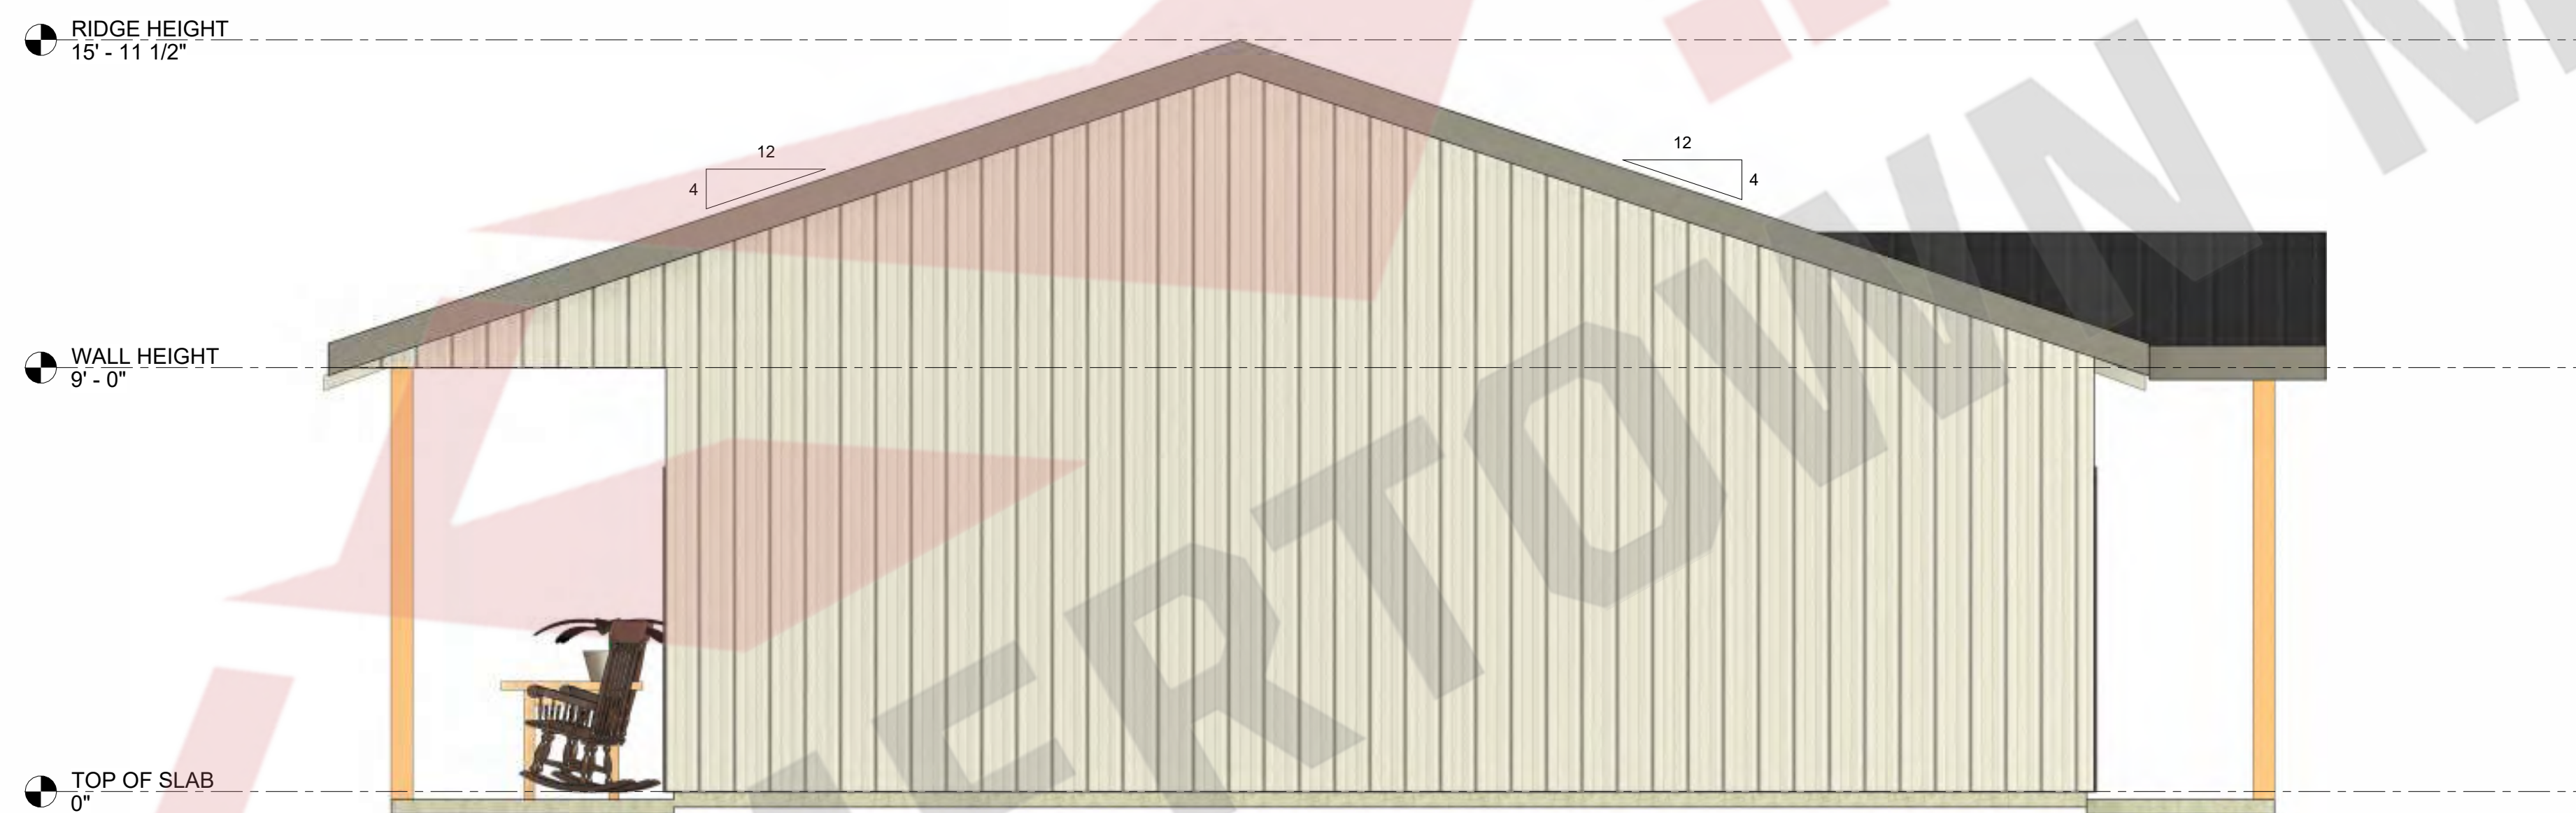

THESE PLANS ARE THE SOLE PROPERTY OF SUMMERTOWN METALS, LLC. ANY UNAUTHORIZED REPRODUCTION OF THESE PLANS IS STRICTLY PROHIBITED.

Current Revision		
Revision Table	Revised By	Description
Number	Date	
<b>The Brookside</b>		
<b>Floor Plan</b>		
Project Type	Project Status	
House	FOR CONSTRUCTION	
Prepared For		
Project Address		
<b>SUMMERTOWN METALS</b> 3864 Summertown Hwy. Summertown, TN 38483 Phone: (931) 796-1521 www.summertownmetals.com		
Date Issued	09/27/23	
Scale	3/8" = 1'-0"	
Drawn By	Checked By	
RAW	RAW	
Sheet	<b>S.1</b>	

THESE PLANS ARE THE SOLE PROPERTY OF SUMMERTOWN METALS, LLC. ANY UNAUTHORIZED REPRODUCTION OF THESE PLANS IS STRICTLY PROHIBITED.

Current Revision			
Number	Date	Revised By	Description

Description	<b>Elevations</b>
Project Type	House
Project Status	FOR CONSTRUCTION

Date Issued: 09/27/23

Scale: As indicated

Drawn By	Checked By
RAW	RAW

Sheet: S.3

Number	Date	Revised By	Description

**3-D Views & Schedules**  
 Project Type: House  
 Project Status: FOR CONSTRUCTION

Prepared For: **The Brookside**  
 Project Address: