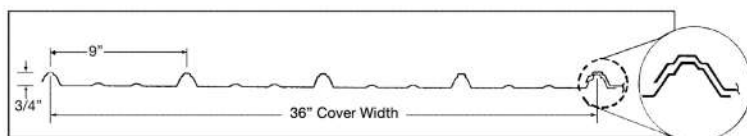

Frost Colors

TUFF-RIB®

The TUFF-RIB® Design is Unmatched in Performance Durability.
 (29 GA and 26 GA)

PBR-PANEL

A Superior Roof or Wall Panel with Maximum Strength.
 (26 GA ONLY)

Custom Trim available in all stocked colors. Colors of painted metal may vary slightly from printed colors shown.