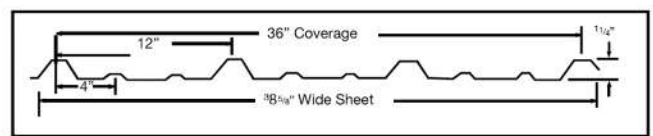

Frost Colors

TUFF-RIB®

The TUFF-RIB® Design is Unmatched in Performance Durability.
 (29 GA and 26 GA)

PBR-PANEL

A Superior Roof or Wall Panel with Maximum Strength.
 (26 GA ONLY)

Custom Trim available in all stocked colors. Colors of painted metal may vary slightly from printed colors shown.